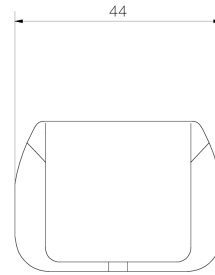

Top View

Side View

Front View

Note: Dimensions are nominal measurements only

SPECIFICATIONS

RECOMMENDED USE Domestic

VOLTAGE 12V

WATTAGE 105W